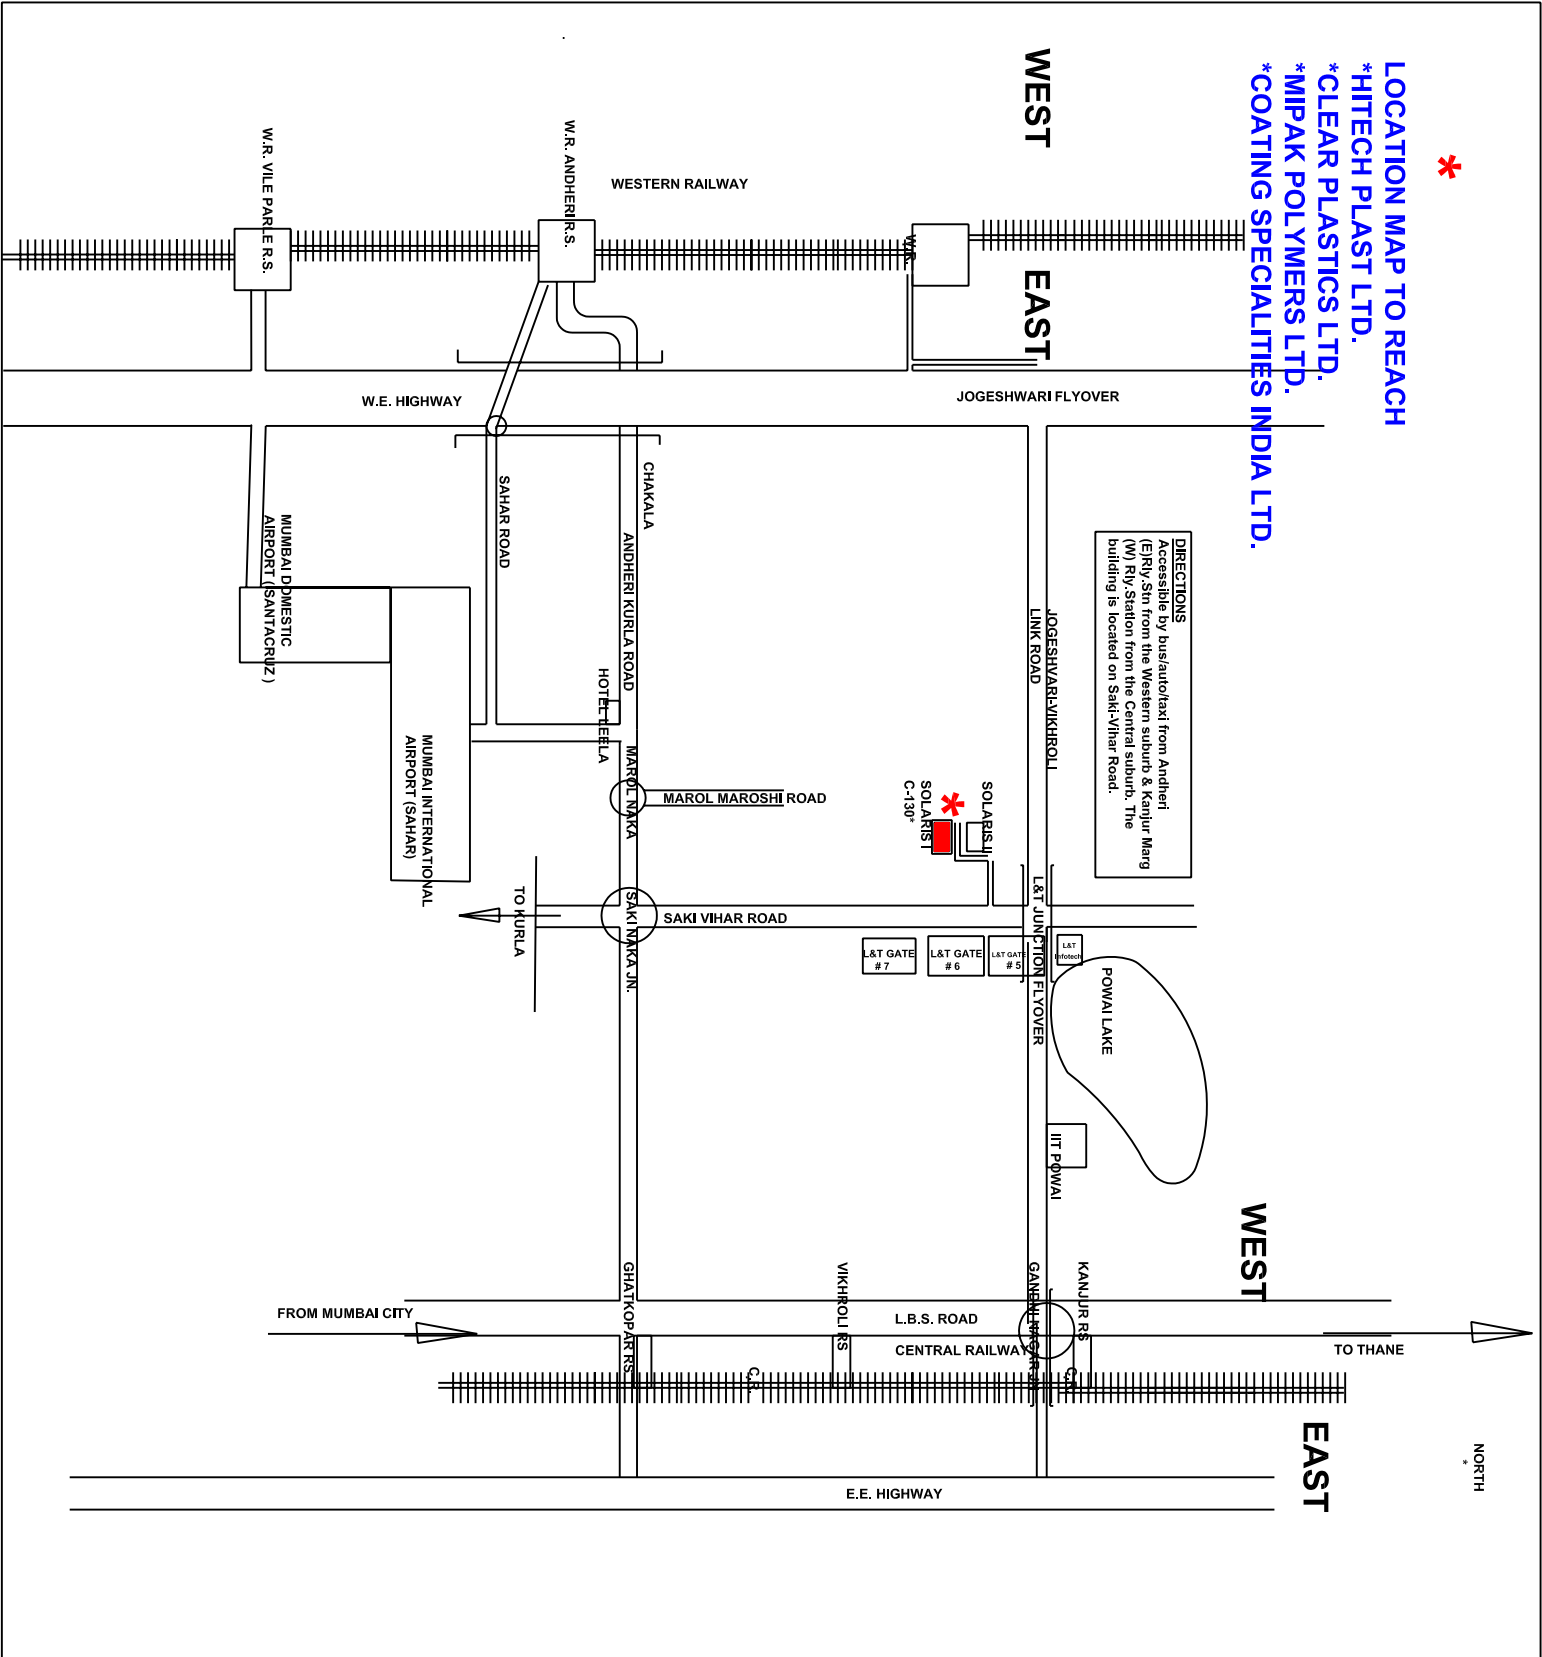

LOCATION MAP TO REACH
***HITECH PLAST LTD.**
***CLEAR PLASTICS LTD.**
***MIPAK POLYMERS LTD.**
***COATING SPECIALTIES INDIA LTD.**

DIRECTIONS
 Accessible by bus/autorickshaw from Andheri (E) Rly. Stn from the Western suburb & Kanjur Marg (W) Rly. Station from the Central suburb. The building is located on Saki-Vihar Road.